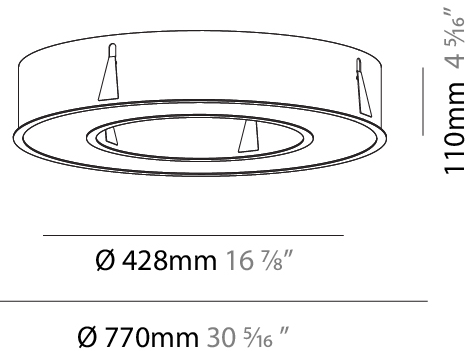

GENERAL

Series: Glorious
Subseries: Glorious
Brand: Prolight
Division: Architectural
Mounting Type: Recessed
Mounting Location: Ceiling
Subcategory: Ambient

PHYSICAL

Shape: Round
Diameter (mm): 770
Diameter (in): 30 ⁵/₁₆
Height (mm): 110
Height (in): 4 ⁵/₁₆
Min. Recessing Depth (mm): 120
Min. Recessing Depth (in): 4 ³/₄
Light Distribution: Direct
Weight (kg): 9.285
Weight (lbs): 20.47
Diffuser: PMMA - Opal or Micro-Prism
Fixture Finish: SSR / BKV / CWI / CRY / HAB / UFT / ITA / RUA / FTG / MYG / LOD / PUS / FRO / FUP / KIA / POP / BLS / SPG / MEY / GOH / GUM / CHC / COM / ABZ / JAG / OBR / MOS / ROR
Fixture Material: Aluminum
Cut-out Measurements: 760mm / 29 15/16" x 440mm / 17 5/16"

ELECTRICAL

Lamp Type: LED (Zhaga Standard)
Input Wattage (W): 30
Total Output Wattage (W): 24 / 19.2 (3500K)
Dimming: Non-Dimming / Phase Dimming (120Vac only) / 0-10V Dimming
Driver Included: Yes
Driver Location: Integrated
Driver Type: Constant Current - 120 / 277Vac
Driver Class: Class 2
Input Voltage (V): 120 - 277
Constant Current (MA): 350 / 600 (3500K)

LED

Color Temperature (°K): 3000 / 3500 / 4000
Max. Delivered Lumen (lm): 2770 / 2862 / 2920
CRI: >80 CRI
Efficiency (%): 65
Lamp Life (hrs): 50000

OPTICAL

RATINGS AND CERTIFICATIONS

Certified By: Certified for North American Standards
IP rating: IP20

760mm x 440mm
29 ¹⁵/₁₆" x 17 ⁵/₁₆"

120mm
4 ³/₄"

10 - 15mm
³/₈" - ⁹/₁₆"